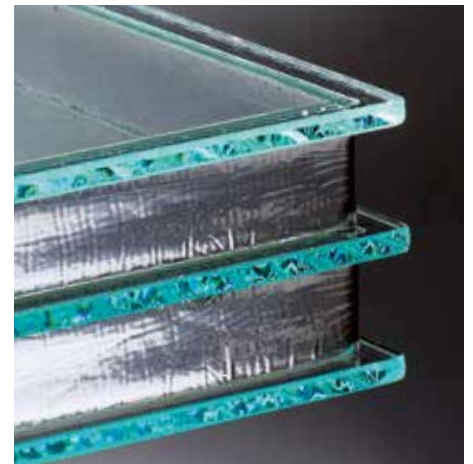

Standard on all Apeer doors:

- Energy saving A-rated doors.
- Internal wire mesh reinforcing.
- 70mm thick, double seal, double security.
- Steel reinforcing bar in internal frame.
- Door sash and inner frame made from high strength fibreglass, no bowing.
- Hinge bolts for additional protection.
- Colour options unlimited.
- Matching glass available.
- Even our triple glazed units are thicker than a normal 44mm door.

Internal wire mesh reinforcing.

Steel reinforcing bar in internal frame with a double draft seal.

Even our triple glazed units are thicker than a normal 44mm door.

Hinge bolts for additional protection.

Door sash and inner frame made from high strength fibreglass, no bowing.

Colour options unlimited. Matching glass available.